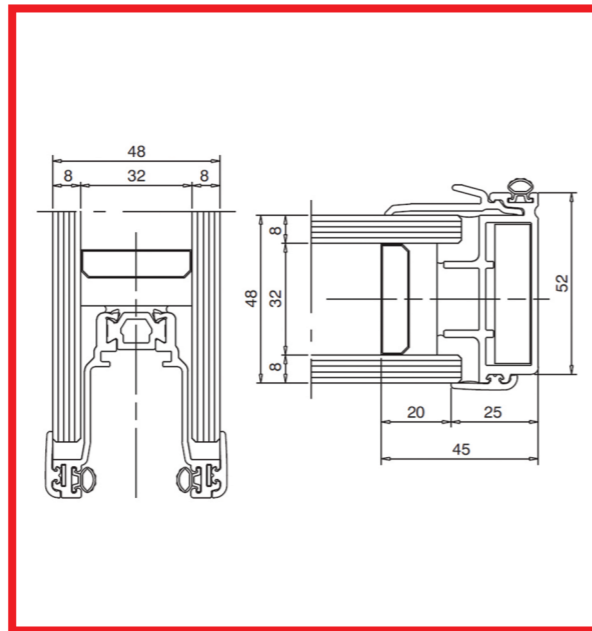

YANTRA® SLIDING WINDOW SYSTEM (ESSENZA)

With Yantra, you always expect the best and we thrive to deliver the best in the market. Yantra is proud to be associated with Essenza, a leading Italian company in glass window system. Essenza products are certified to the highest standards, in line with a top quality casement window or terrace door. These products are also certified by European official testing institute for air and water infiltration and structural performance.