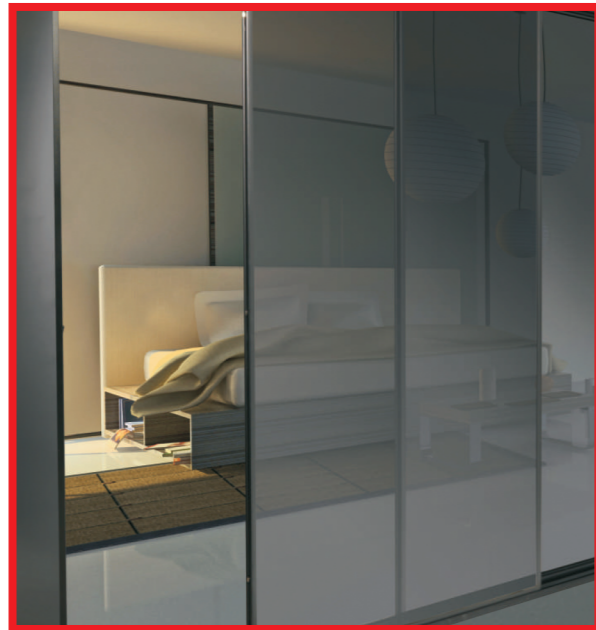

YANTRA® SLIDING WINDOW SYSTEM (ESSENZA)

With Yantra, you always expect the best and we thrive to deliver the best in the market. Yantra is proud to be associated with Essenza, a leading Italian company in glass window system. Essenza products are certified to the highest standards, in line with a top quality casement window or terrace door. These products are also certified by European official testing institute for air and water infiltration and structural performance.

BORDERLESS DOORS AND WINDOWS